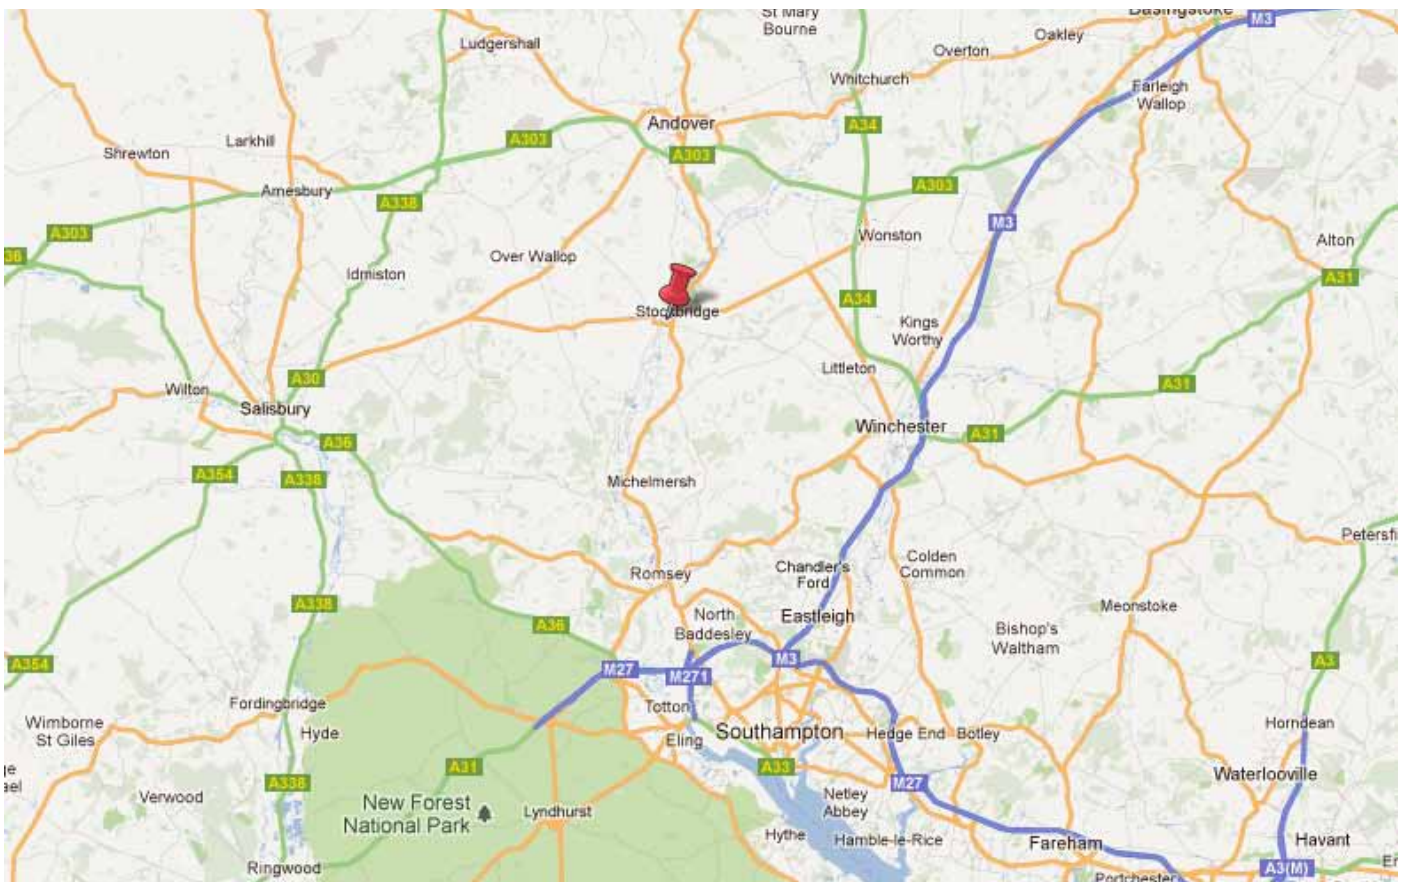

Firs Lodge, Stockbridge

How to find us...

BY CAR: from the A303 follow signs to Stockbridge, From the A34 south follow signs for Stockbridge, from Winchester, Romsey, Salisbury and Andover follow signs for Stockbridge. At the White Hart roundabout at the eastern end of the High Street, Old London Road runs behind the Stockbridge Primary School, follow this to the far end and you will see the Lodge on the right hand side overlooking the road. If you get to the far end of the road, you've gone 50m too far!

BY RAIL: We are 15 minutes by taxi from Winchester Station, 20 minutes by taxi from Salisbury Station.

BY AIR: We are 25 minutes from Southampton Airport, 20 minutes from Thruxton or Popham for light aircraft, 10 minutes from Middle Wallop for Military Helicopter guests.

If you get lost please call us on 01264 123456